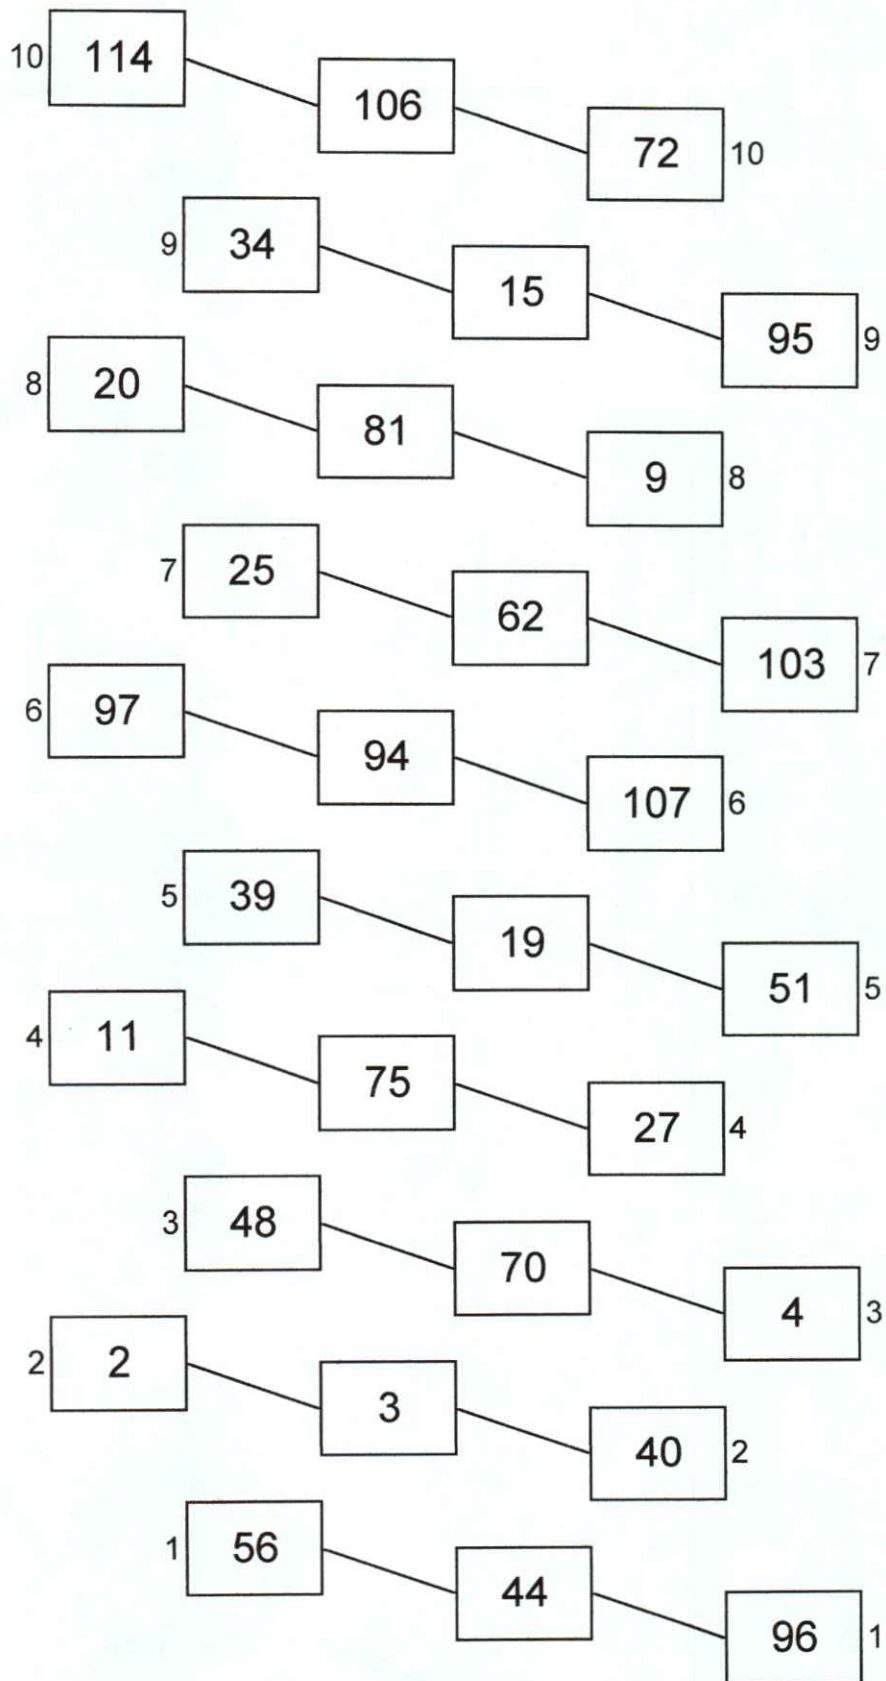

BLACKFORD FINANCIAL SERVICES Pre-TT Classic
28th May 2023 RACE 5 500cc SENIOR
GRID POSITIONS Clutch Start 7 LAPS

BLACKFORD FINANCIAL SERVICES Pre-TT Classic
28th May 2023 RACE 6 250cc Classic & 125cc Post Classic
GRID POSITIONS Clutch Start 6 LAPS

BLACKFORD FINANCIAL SERVICES Pre-TT Classic

28th May 2023 RACE 7 350cc JUNIOR

GRID POSITIONS Clutch Start 7 LAPS

BLACKFORD FINANCIAL SERVICES Pre-TT Classic

28th May 2023 RACE A - 350/500 Consolation Race

GRID POSITIONS Clutch Start 6 LAPS

BLACKFORD FINANCIAL SERVICES Pre-TT Classic

28th May 2023 RACE 8 POST CLASSIC SUPERBIKE

GRID POSITIONS Clutch Start 7 LAPS