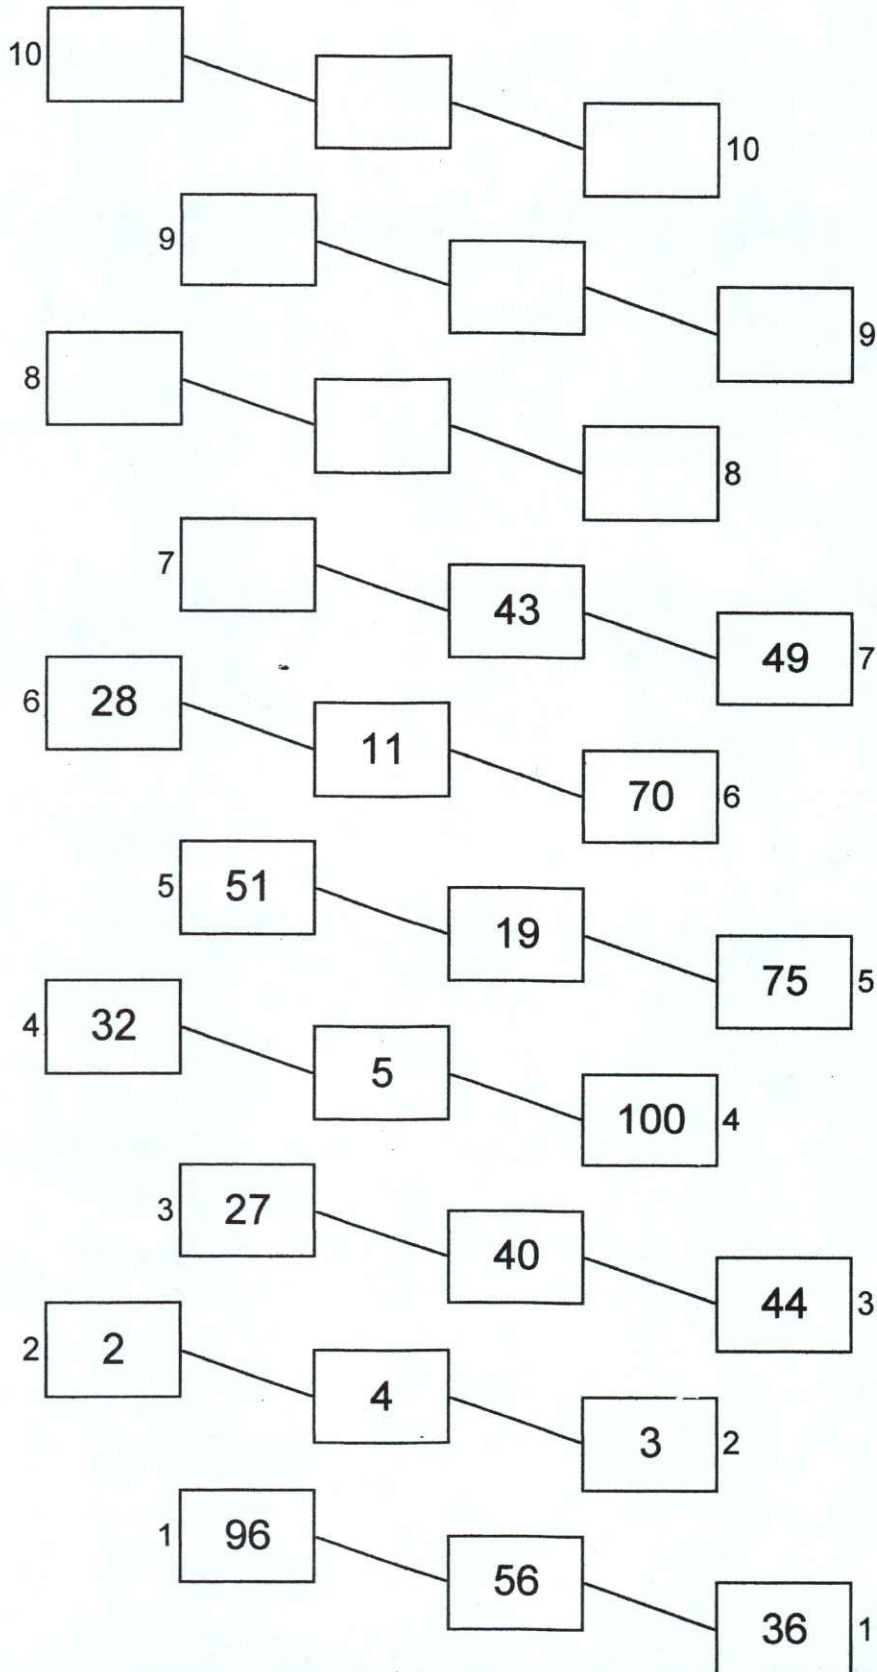

BLACKFORD FINANCIAL SERVICES Pre-TT Classic
28th May 2023 RACE 5 500cc SENIOR
GRID POSITIONS Clutch Start 7 LAPS

BLACKFORD FINANCIAL SERVICES Pre-TT Classic
28th May 2023 RACE 6 250cc Classic & 125cc Post Classic
GRID POSITIONS Clutch Start 6 LAPS

BLACKFORD FINANCIAL SERVICES Pre-TT Classic

28th May 2023 RACE 7 350cc JUNIOR

GRID POSITIONS Clutch Start 7 LAPS

BLACKFORD FINANCIAL SERVICES Pre-TT Classic

28th May 2023 RACE A - 350/500 Consolation Race

GRID POSITIONS Clutch Start 6 LAPS

BLACKFORD FINANCIAL SERVICES Pre-TT Classic

28th May 2023 RACE 8 POST CLASSIC SUPERBIKE

GRID POSITIONS Clutch Start 7 LAPS