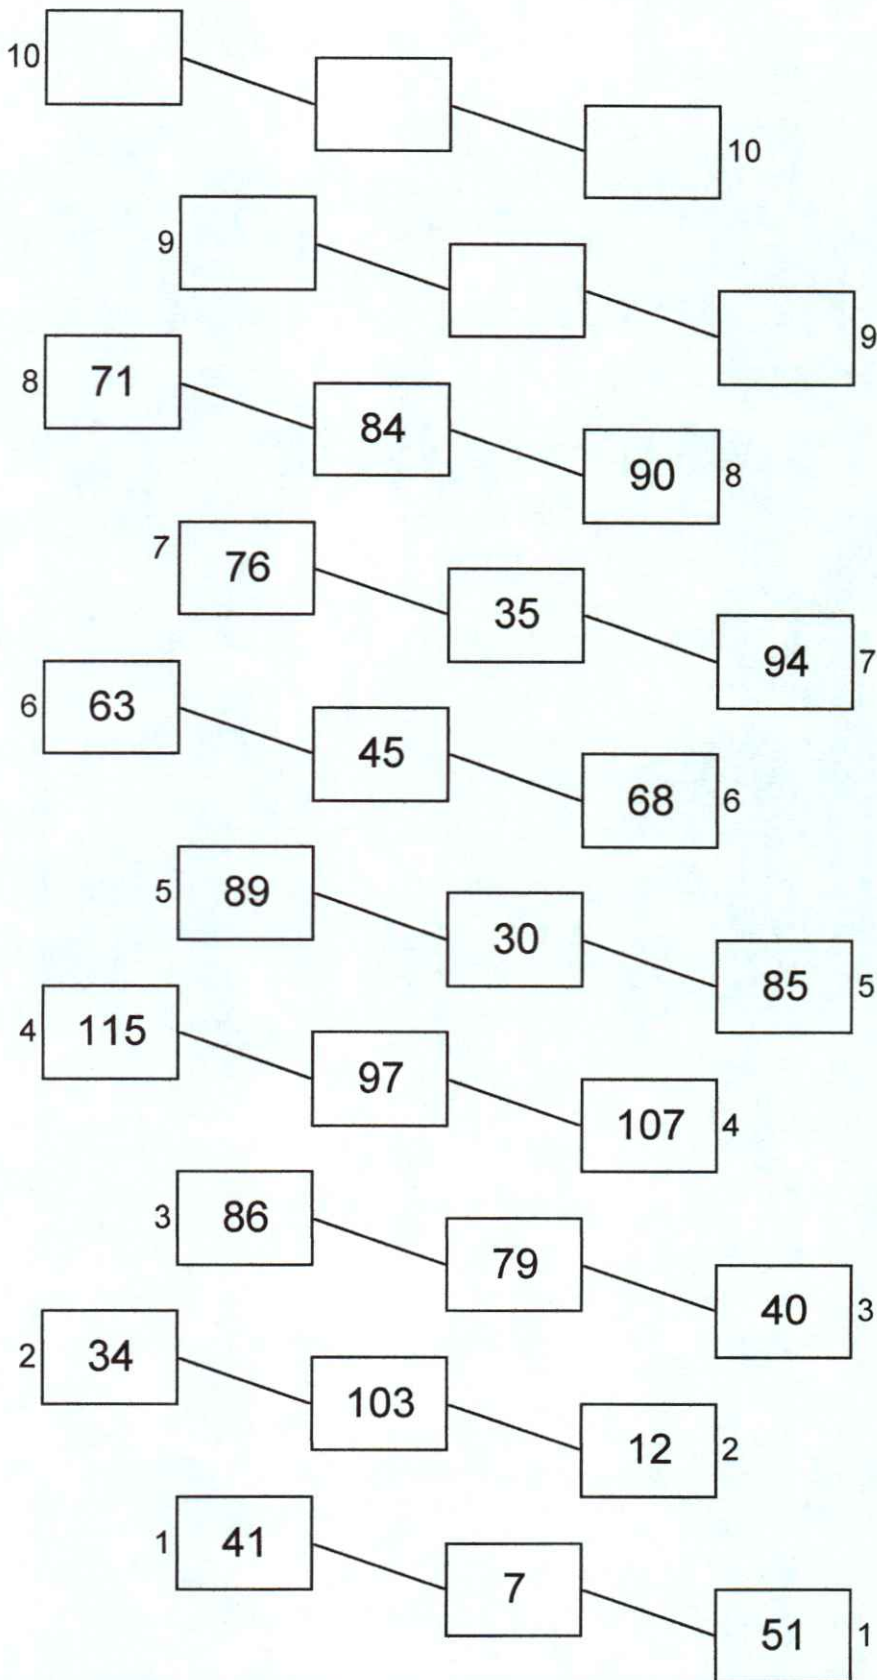

BLACKFORD FINANCIAL SERVICES Pre-TT Classic
28th May 2023 RACE 5 500cc SENIOR
GRID POSITIONS Clutch Start 7 LAPS

BLACKFORD FINANCIAL SERVICES Pre-TT Classic
28th May 2023 RACE 6 250cc Classic & 125cc Post Classic
GRID POSITIONS Clutch Start 6 LAPS

BLACKFORD FINANCIAL SERVICES Pre-TT Classic

28th May 2023 RACE 7 350cc JUNIOR

GRID POSITIONS Clutch Start 7 LAPS

BLACKFORD FINANCIAL SERVICES Pre-TT Classic

28th May 2023 RACE A - 350/500 Consolation Race

GRID POSITIONS Clutch Start 6 LAPS

BLACKFORD FINANCIAL SERVICES Pre-TT Classic

28th May 2023 RACE 8 POST CLASSIC SUPERBIKE

GRID POSITIONS Clutch Start 7 LAPS