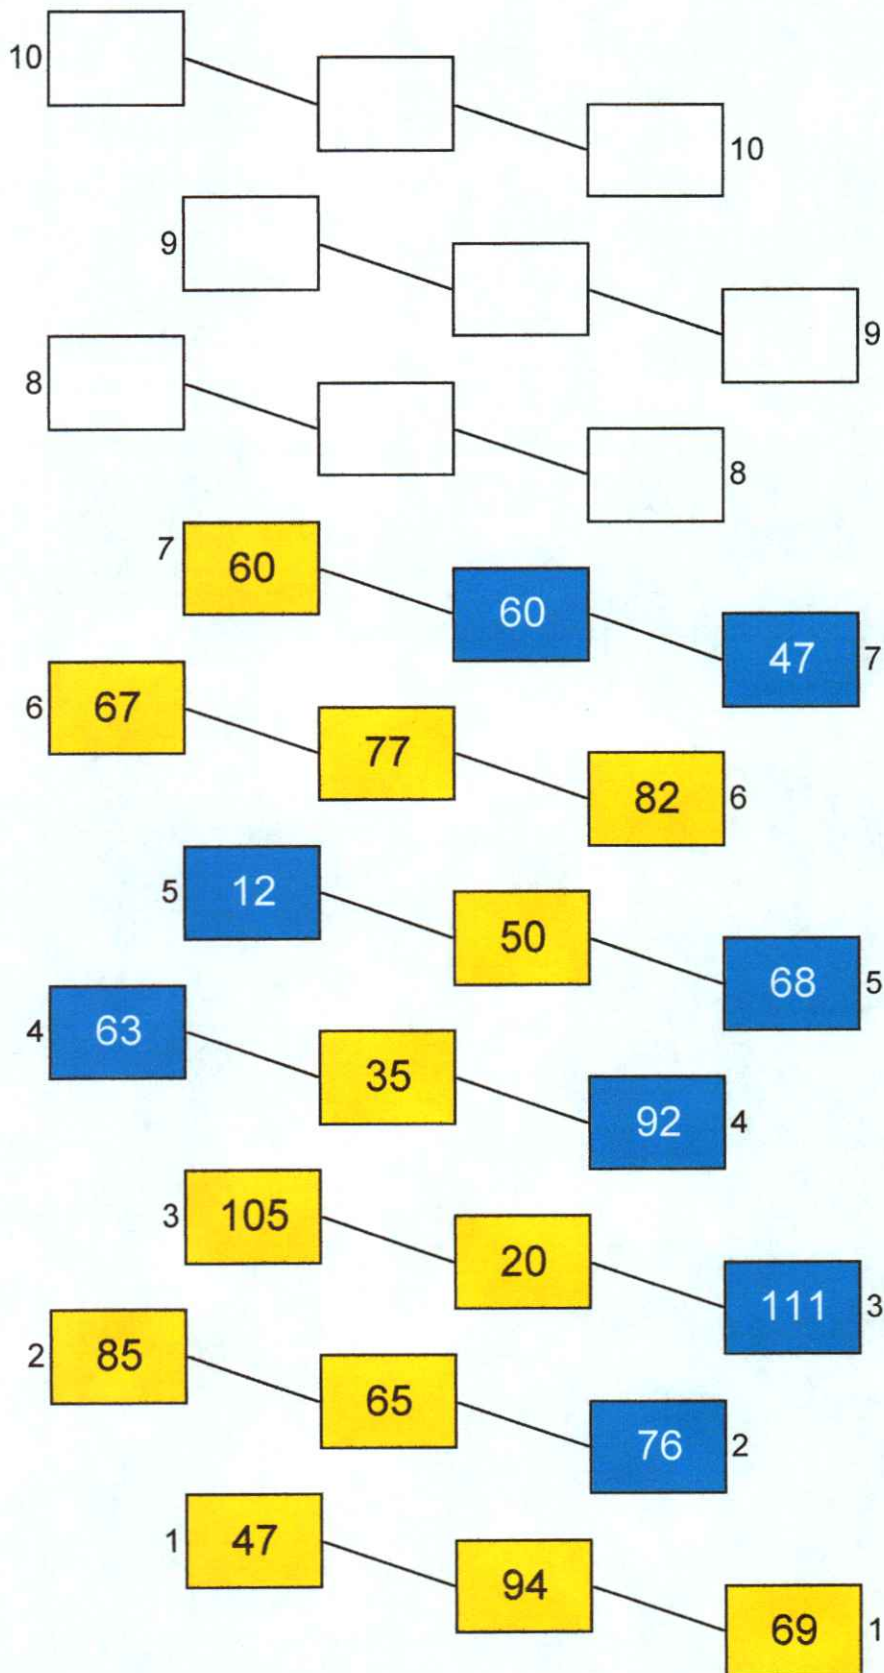

BLACKFORD FINANCIAL SERVICES Pre-TT Classic

28th May 2023 RACE 7 350cc JUNIOR

GRID POSITIONS Clutch Start 7 LAPS

BLACKFORD FINANCIAL SERVICES Pre-TT Classic

28th May 2023 RACE A - 350/500 Consolation Race

GRID POSITIONS Clutch Start 6 LAPS

BLACKFORD FINANCIAL SERVICES Pre-TT Classic

28th May 2023 RACE 8 POST CLASSIC SUPERBIKE

GRID POSITIONS Clutch Start 7 LAPS